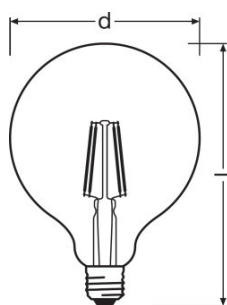

Light technical data

Warm-up time (60 %)	< 0.50 s
Starting time	< 0.5 s

Dimensions & weight

Overall length	168.0 mm
Diameter	124.0 mm

Outer bulb	G125
Length	168.0 mm

Temperatures & operating conditions

Ambient temperature range	-20...+40 °C
----------------------------------	--------------