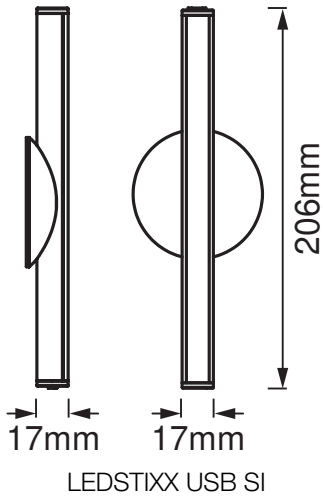

### Photometrical data

Luminous flux	150 lm
Luminous efficacy	75 lm/W
Color temperature	4000 K
Light color (designation)	Cool White
Color rendering index Ra	90
Standard deviation of color matching	6 sdc <sub>m</sub>
Photobiological safety group acc. to EN62778	RG1
Photobiological safety group acc. to EN62471	RG1
Beam angle	110 °

### Dimensions & Weight

Length	206.00 mm
Width	17.00 mm
Height	17.00 mm
Product weight	85.00 g

**Materials & Colors**

Product color	Silver
Housing color	Silver
Body material	Aluminum
Cover material	Polycarbonate (PC)
Mercury content	0.0 mg