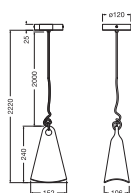

Product features

- Housing material: metal and PCR
- Textile cable
- Optional cable provided with fitted EU plug (only for wall luminaire)

TECHNICAL DATA

Electrical data

| | |
|------------------|---------------|
| Nominal voltage | 220...240 V |
| Mains frequency | 50...60 Hz |
| Protection class | I |
| Operating mode | Mains voltage |

Dimensions & Weight

| | |
|----------------|------------|
| Length | 152.00 mm |
| Width | 106.00 mm |
| Height | 1220.00 mm |
| Product weight | 465.00 g |

DECOR BELL PENDANT PCR E27

Materials & Colors

| | |
|--|-------------------------|
| Product color | Black |
| Housing color | Black |
| Body material | Steel Polyethylene (PE) |
| Glow Wire Test according to IEC 60695-2-12 | 650 °C |
| Mercury content | 0.0 mg |

DOWNLOAD DATA

| Documents and certificates | Document name |
|---|----------------------------|
|  User instruction / safety instructions | DECOR BELL PENDANT PCR E27 |

LOGISTICAL DATA

| Product code | Packaging unit (Pieces/Unit) | Dimensions (length x width x height) | Gross weight | Volume |
|---------------|------------------------------|--------------------------------------|--------------|-----------------------|
| 4058075848689 | Folding box 1 | 131 mm x 171 mm x 316 mm | 804.00 g | 7.08 dm ³ |
| 4058075848696 | Shipping box 4 | 365 mm x 285 mm x 340 mm | 3746.00 g | 35.37 dm ³ |