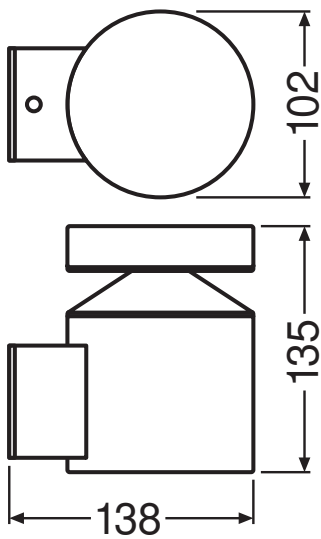

Photometrical data

Luminous flux	360 lm
Luminous efficacy	60 lm/W
Color temperature	3000 K
Light color (designation)	Warm White
Color rendering index Ra	≥ 80
Standard deviation of color matching	< 6 sdc _m
Photobiological safety group acc. to EN62778	RG0
Photobiological safety group acc. to EN62471	RG0
Beam angle	160 °

Distance [m]	Cone diameter [m]	illuminance [lx]
0.5	4.55 5.73	E(0°) 3 E(C90) 2 E(C0) 1
1.0	9.10 11.46	E(0°) 1 E(C90) 0 E(C0) 0
1.5	13.64 17.19	E(0°) 0 E(C90) 0 E(C0) 0
2.0	18.19 22.92	E(0°) 0 E(C90) 0 E(C0) 0
2.5	22.74 28.65	E(0°) 0 E(C90) 0 E(C0) 0
3.0	27.29 34.38	E(0°) 0 E(C90) 0 E(C0) 0

— C0/C180 (Half beam angle [°]: 160.2°)
 — C90/C270 (Half beam angle [°]: 155.2°)

O Facade Pole 6W3000K SST IP44

4058075075092 O Facade Pole 6W3000K SST IP44

Dimensions & Weight

Length	138.00 mm
Width	102.00 mm
Height	135.00 mm
Product weight	470.00 g

LOGISTICAL DATA

Product code	Packaging unit (Pieces/Unit)	Dimensions (length x width x height)	Gross weight	Volume
4058075075092	Folding box 1	124 mm x 154 mm x 166 mm	510.00 g	3.17 dm ³
4058075075108	Shipping box 6	380 mm x 175 mm x 320 mm	3291.00 g	21.28 dm ³