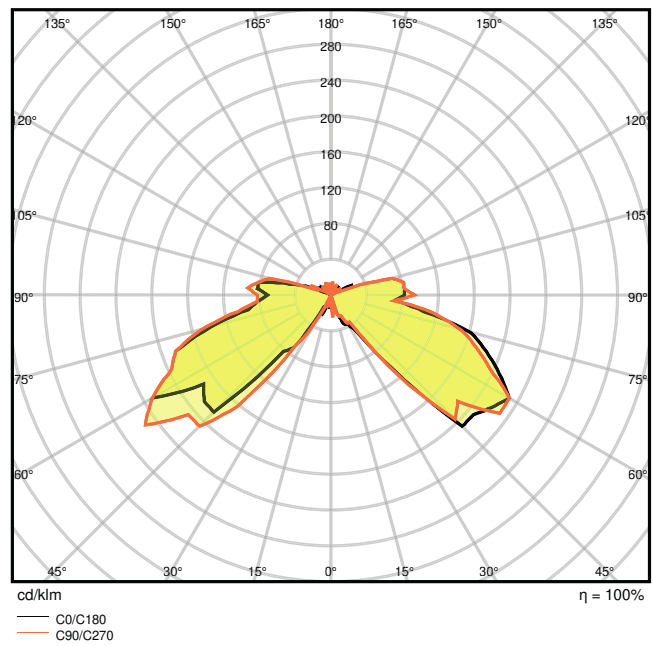

TECHNICAL DATA

Electrical data

Nominal wattage	6.00 W
Nominal voltage	220...240 V
Mains frequency	50...60 Hz
Nominal current	60 mA
Max. number of luminaires per miniature circuit breaker B16	38
Max. number of luminaires per miniature circuit breaker C10	54
Max. number of luminaires per miniature circuit breaker C16	34
Power factor λ	> 0.5
Protection class	II
Operating mode	Mains voltage

Photometrical data

Luminous flux	360 lm
Luminous efficacy	60 lm/W
Color temperature	3000 K
Light color (designation)	Warm White
Color rendering index Ra	≥ 80
Standard deviation of color matching	< 6 sdc _m
Photobiological safety group acc. to EN62778	RG0
Photobiological safety group acc. to EN62471	RG0
Beam angle	160 °

Distance [m]	Cone diameter [m]	illuminance [lx]
0.5	4.55 5.73	E(0°) 3 E(C90) 2 E(C0) 1
1.0	9.10 11.46	E(0°) 1 E(C90) 0 E(C0) 0
1.5	13.64 17.19	E(0°) 0 E(C90) 0 E(C0) 0
2.0	18.19 22.92	E(0°) 0 E(C90) 0 E(C0) 0
2.5	22.74 28.65	E(0°) 0 E(C90) 0 E(C0) 0
3.0	27.29 34.38	E(0°) 0 E(C90) 0 E(C0) 0

— C0/C180 (Half beam angle [°]: 160.2°)
 — C90/C270 (Half beam angle [°]: 155.2°)

O Facade Pole 6W3000K SST IP44

4058075075092 O Facade Pole 6W3000K SST IP44

Dimensions & Weight

Length	138.00 mm
Width	102.00 mm
Height	135.00 mm
Product weight	470.00 g